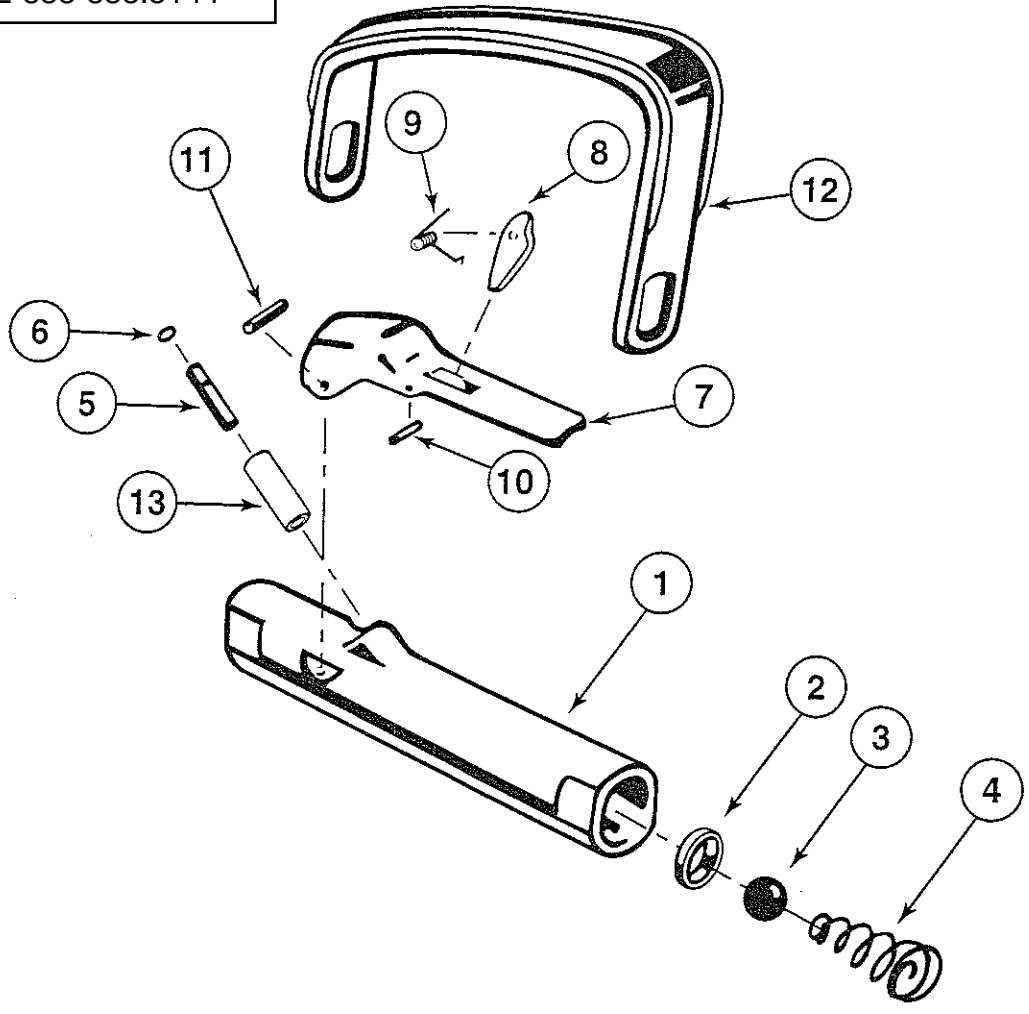

Rhino Exploded View

Throttle Valve

CROWDER SUPPLY CO, INC.
TOLL FREE 888-883.5144

Rhino Parts List

Throttle Valve

THROTTLE VALVE WITH LEVER GUARD - PART NO. 610026

NO.	DESCRIPTION	PART NO.	NO. REQUIRED
1	Valve Body*	(Not Sold)	1
2	Valve Seat	610004	1
3	Ball	610003	1
4	Valve Spring	610002	1
5	Control Pin	610021	1
6	O-Ring	499400	1
7	Valve Lever Assembly**	610027	1
8	Lever Lock	610014	1
9	Lock Spring	610020	1
10	Lock Pin	610018	1
11	Lever Pin	610019	1
12	Lever Guard	610017	1
13	Bushing	610022	1

*If a valve body is needed order a complete, new throttle valve.

**Includes items 7,8,9, and 10.