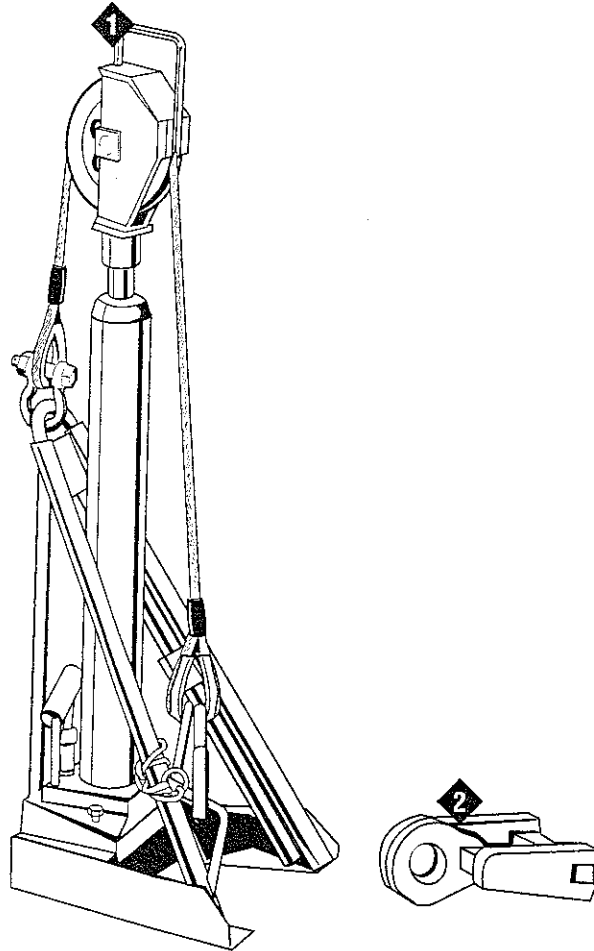

Rhino FAST FACTS...

Model PL-3 Hydraulic Post Puller & Accessories

CROWDER SUPPLY CO., INC.
TOLL FREE 888-883.5144

	Model and/or Part No.	Height	Width & Length	Hook Opening	Cable	Pulling Stroke	Weight
1	PL-3 71000	36 3/4" 934 mm	12" x 12-1/4" 305 mm x 311 mm	1" 25.4 mm	3/8" 9.5 mm	39" 990 mm	53 lbs 24 kg
2	71040	Post Grabber with an Opening of 4-3/8" Wide x 2-1/2" Deep (111 mm x 63.5 mm) for the Post to be Pulled and a 1-1/2" (38.1 mm) Hook Eye Opening, Weighing 11.38 lbs (5.16 kg).					