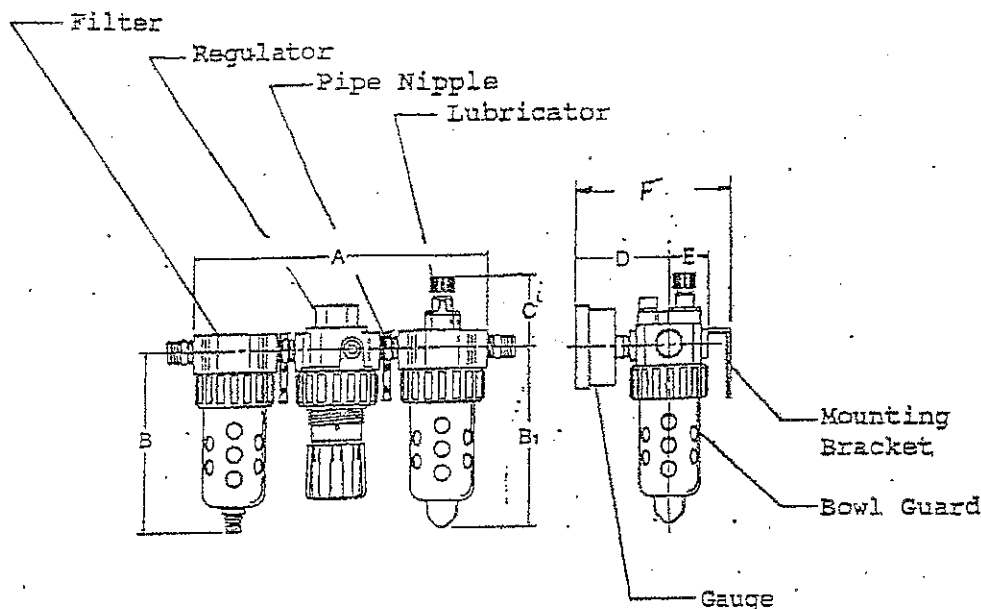

NO.	DESCRIPTION	PART NO.	NO. REQUIRED
1	Valve Body*	(Not Sold)	1
2	Valve Seat	610004	1
3	Ball	610003	1
4	Valve Spring	610002	1
5	Control Pin	610021	1
6	O-Ring	499400	1
7	Valve Lever Assembly**	610027	1
8	Lever Lock	610014	1
9	Lock Spring	610020	1
10	Lock Pin	610018	1
11	Lever Pin	610019	1
12	Lever Guard	610017	1
13	Bushing	610022	1

*If a valve body is needed order a complete, new throttle valve.

**Includes items 7,8,9, and 10.

CROWDER SUPPLY CO, INC. - 8495 ROSLYN ST. - COMMERCE CITY, CO 80022 - TOLL FREE 888-883-5144 - www.crowdersupply.com

RHINO FILTER REGULATOR LUBRICATOR

Part No. 601128

GENERAL DIMENSIONS

"A"	=	10.7"
"B"	=	7.0"
"B1"	=	6.9"
"C"	=	2.2"
"D"	=	3.4"
"E"	=	1.6"
"F"	=	5.2"

ITEM	PORT OR THREAD SIZE	QUANTITY	PART #
Filter	3/4" NPT	1	601129
Regulator	3/4" NPT	1	601130
Lubricator	3/4" NPT	1	601131
Gauge	1/4" NPT	1	601104
Pipe Plug (not shown)	1/4" NPT	1	601115
Pipe Nipple (Close)	3/4" NPT	2	230401
Mounting Bracket		2	70574
Mounting U-Bolts (not shown)		2	500020
Bowl Guard (Metal)		2	601134