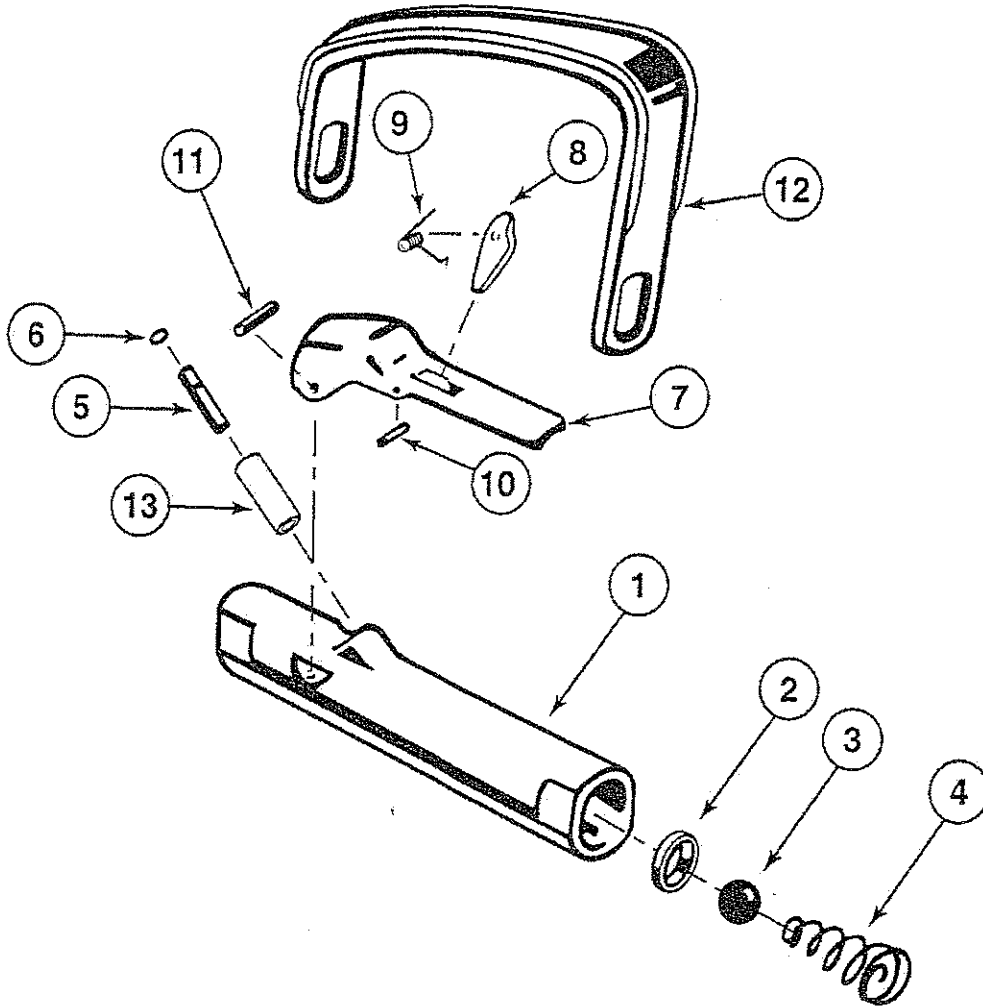

Rhino Exploded View

Throttle Valve

CROWDER SUPPLY CO., INC. - 8495 ROSLYN ST. - COMMERCE CITY, CO 80022 - TOLL FREE 888-883-5144 - www.crowdersupply.com

Rhino Parts List

Throttle Valve

THROTTLE VALVE WITH LEVER GUARD - PART NO. 610026

NO.	DESCRIPTION	PART NO.	NO. REQUIRED
1	Valve Body*	(Not Sold)	1
2	Valve Seat	610004	1
3	Ball	610003	1
4	Valve Spring	610002	1
5	Control Pin	610021	1
6	O-Ring	499400	1
7	Valve Lever Assembly**	610027	1
8	Lever Lock	610014	1
9	Lock Spring	610020	1
10	Lock Pin	610018	1
11	Lever Pin	610019	1
12	Lever Guard	610017	1
13	Bushing	610022	1

*If a valve body is needed order a complete, new throttle valve.

**Includes items 7,8,9, and 10.

CROWDER SUPPLY CO, INC. - 8495 ROSLYN ST. - COMMERCE CITY, CO 80022 - TOLL FREE 888-883-5144 - www.crowdersupply.com

RHINO FILTER REGULATOR LUBRICATOR

Part No. 601128

GENERAL DIMENSIONS

"A"	=	10.7"
"B"	=	7.0"
"B1"	=	6.9"
"C"	=	2.2"
"D"	=	3.4"
"E"	=	1.6"
"F"	=	5.2"

ITEM	PORT OR THREAD SIZE	QUANTITY	PART #
Filter	3/4" NPT	1	601129
Regulator	3/4" NPT	1	601130
Lubricator	3/4" NPT	1	601131
Gauge	1/4" NPT	1	601104
Pipe Plug (not shown)	1/4" NPT	1	601115
Pipe Nipple (Close)	3/4" NPT	2	230401
Mounting Bracket		2	70574
Mounting U-Bolts (not shown)		2	500020
Bowl Guard (Metal)		2	601134